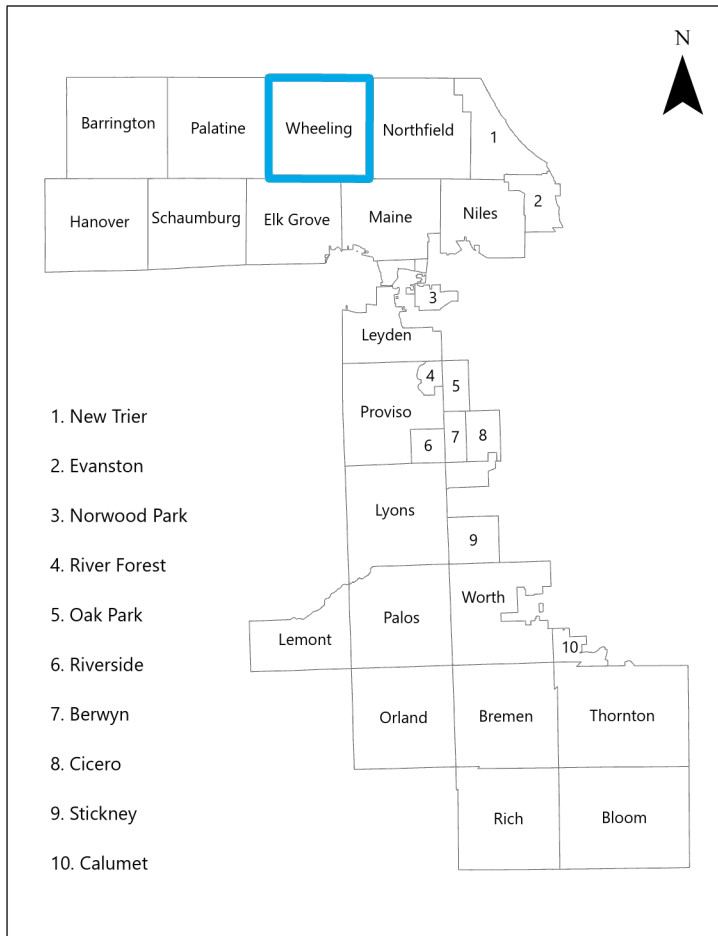

# Wheeling Township U.S. Congressional Districts

1. New Trier
2. Evanston
3. Norwood Park
4. River Forest
5. Oak Park
6. Riverside
7. Berwyn
8. Cicero
9. Stickney
10. Calumet

- Precinct Boundary
- Streets
- Districts

**Karen A. Yarbrough**  
cookcountyclerk.il.gov

Map produced: April 2022  
Precincts current as of January 2022.

10

9

5