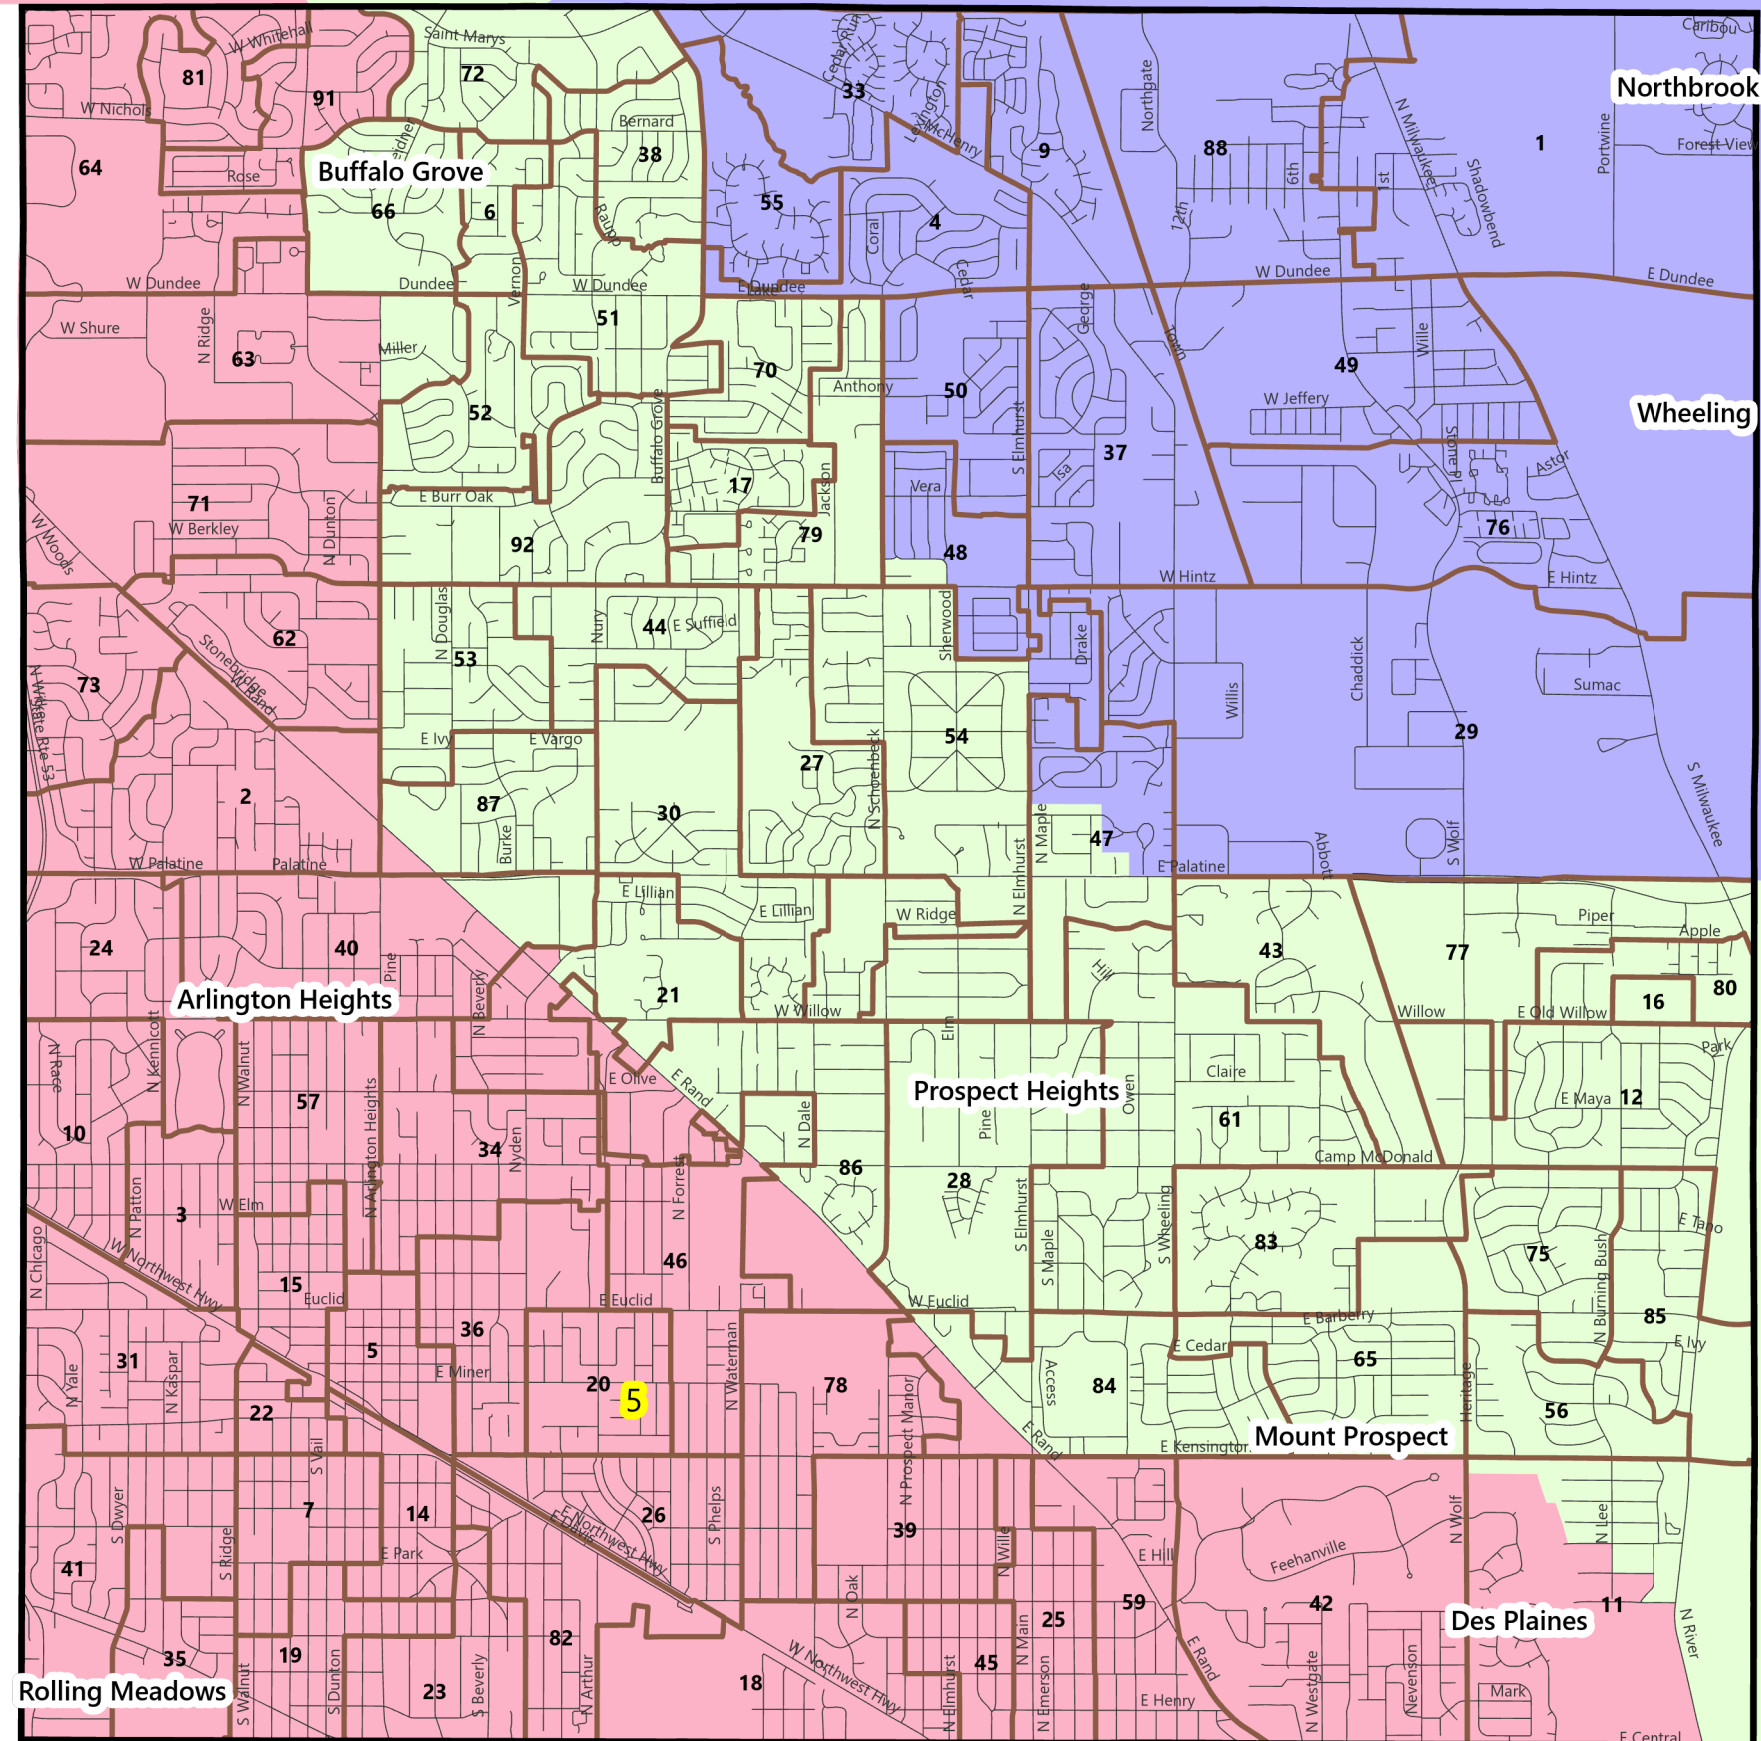

# Wheeling Township U.S. Congressional Districts

1. New Trier
2. Evanston
3. Norwood Park
4. River Forest
5. Oak Park
6. Riverside
7. Berwyn
8. Cicero
9. Stickney
10. Calumet

- Precinct Boundary
- Streets
- Districts

**Karen A. Yarbrough**  
cookcountyclerk.il.gov

Map produced: April 2022  
Precincts current as of January 2022.

10

9

5