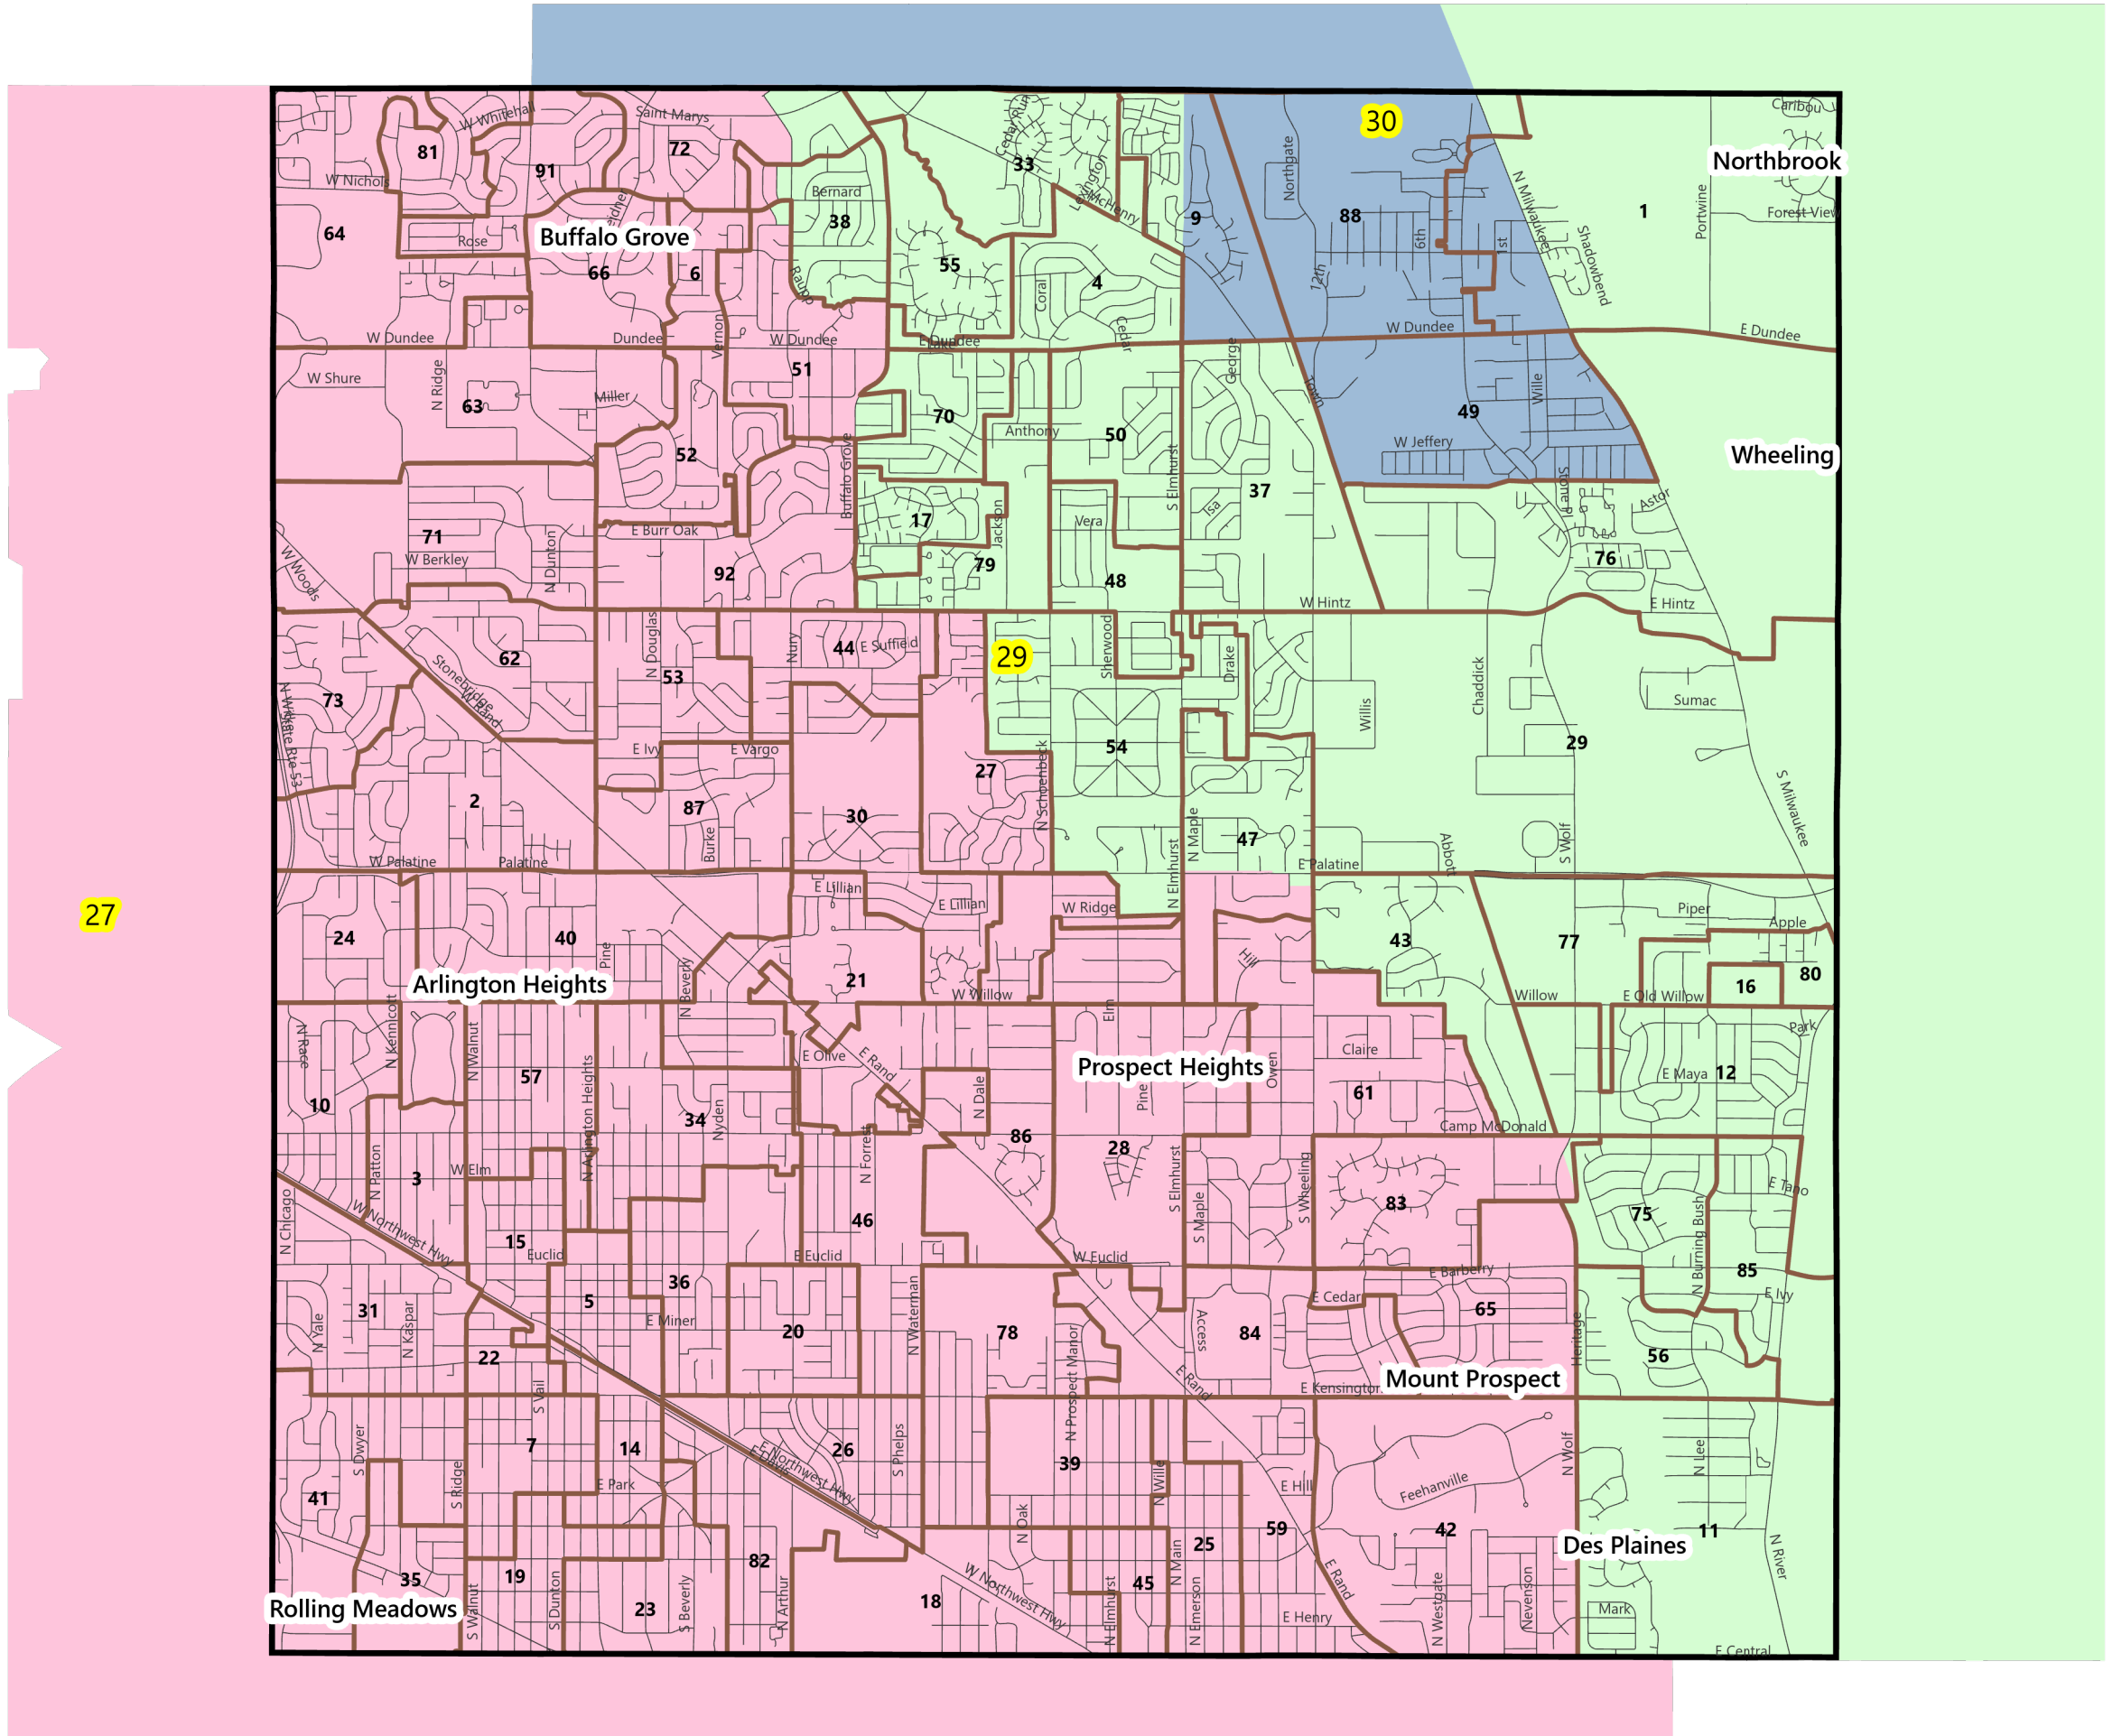

# Wheeling Township State Senate Districts

Precinct Boundary  
 Streets  
 Districts

**Karen A. Yarbrough**  
 cookcountyclerk.il.gov

Map produced: April 2022  
 Precincts current as of January 2022.