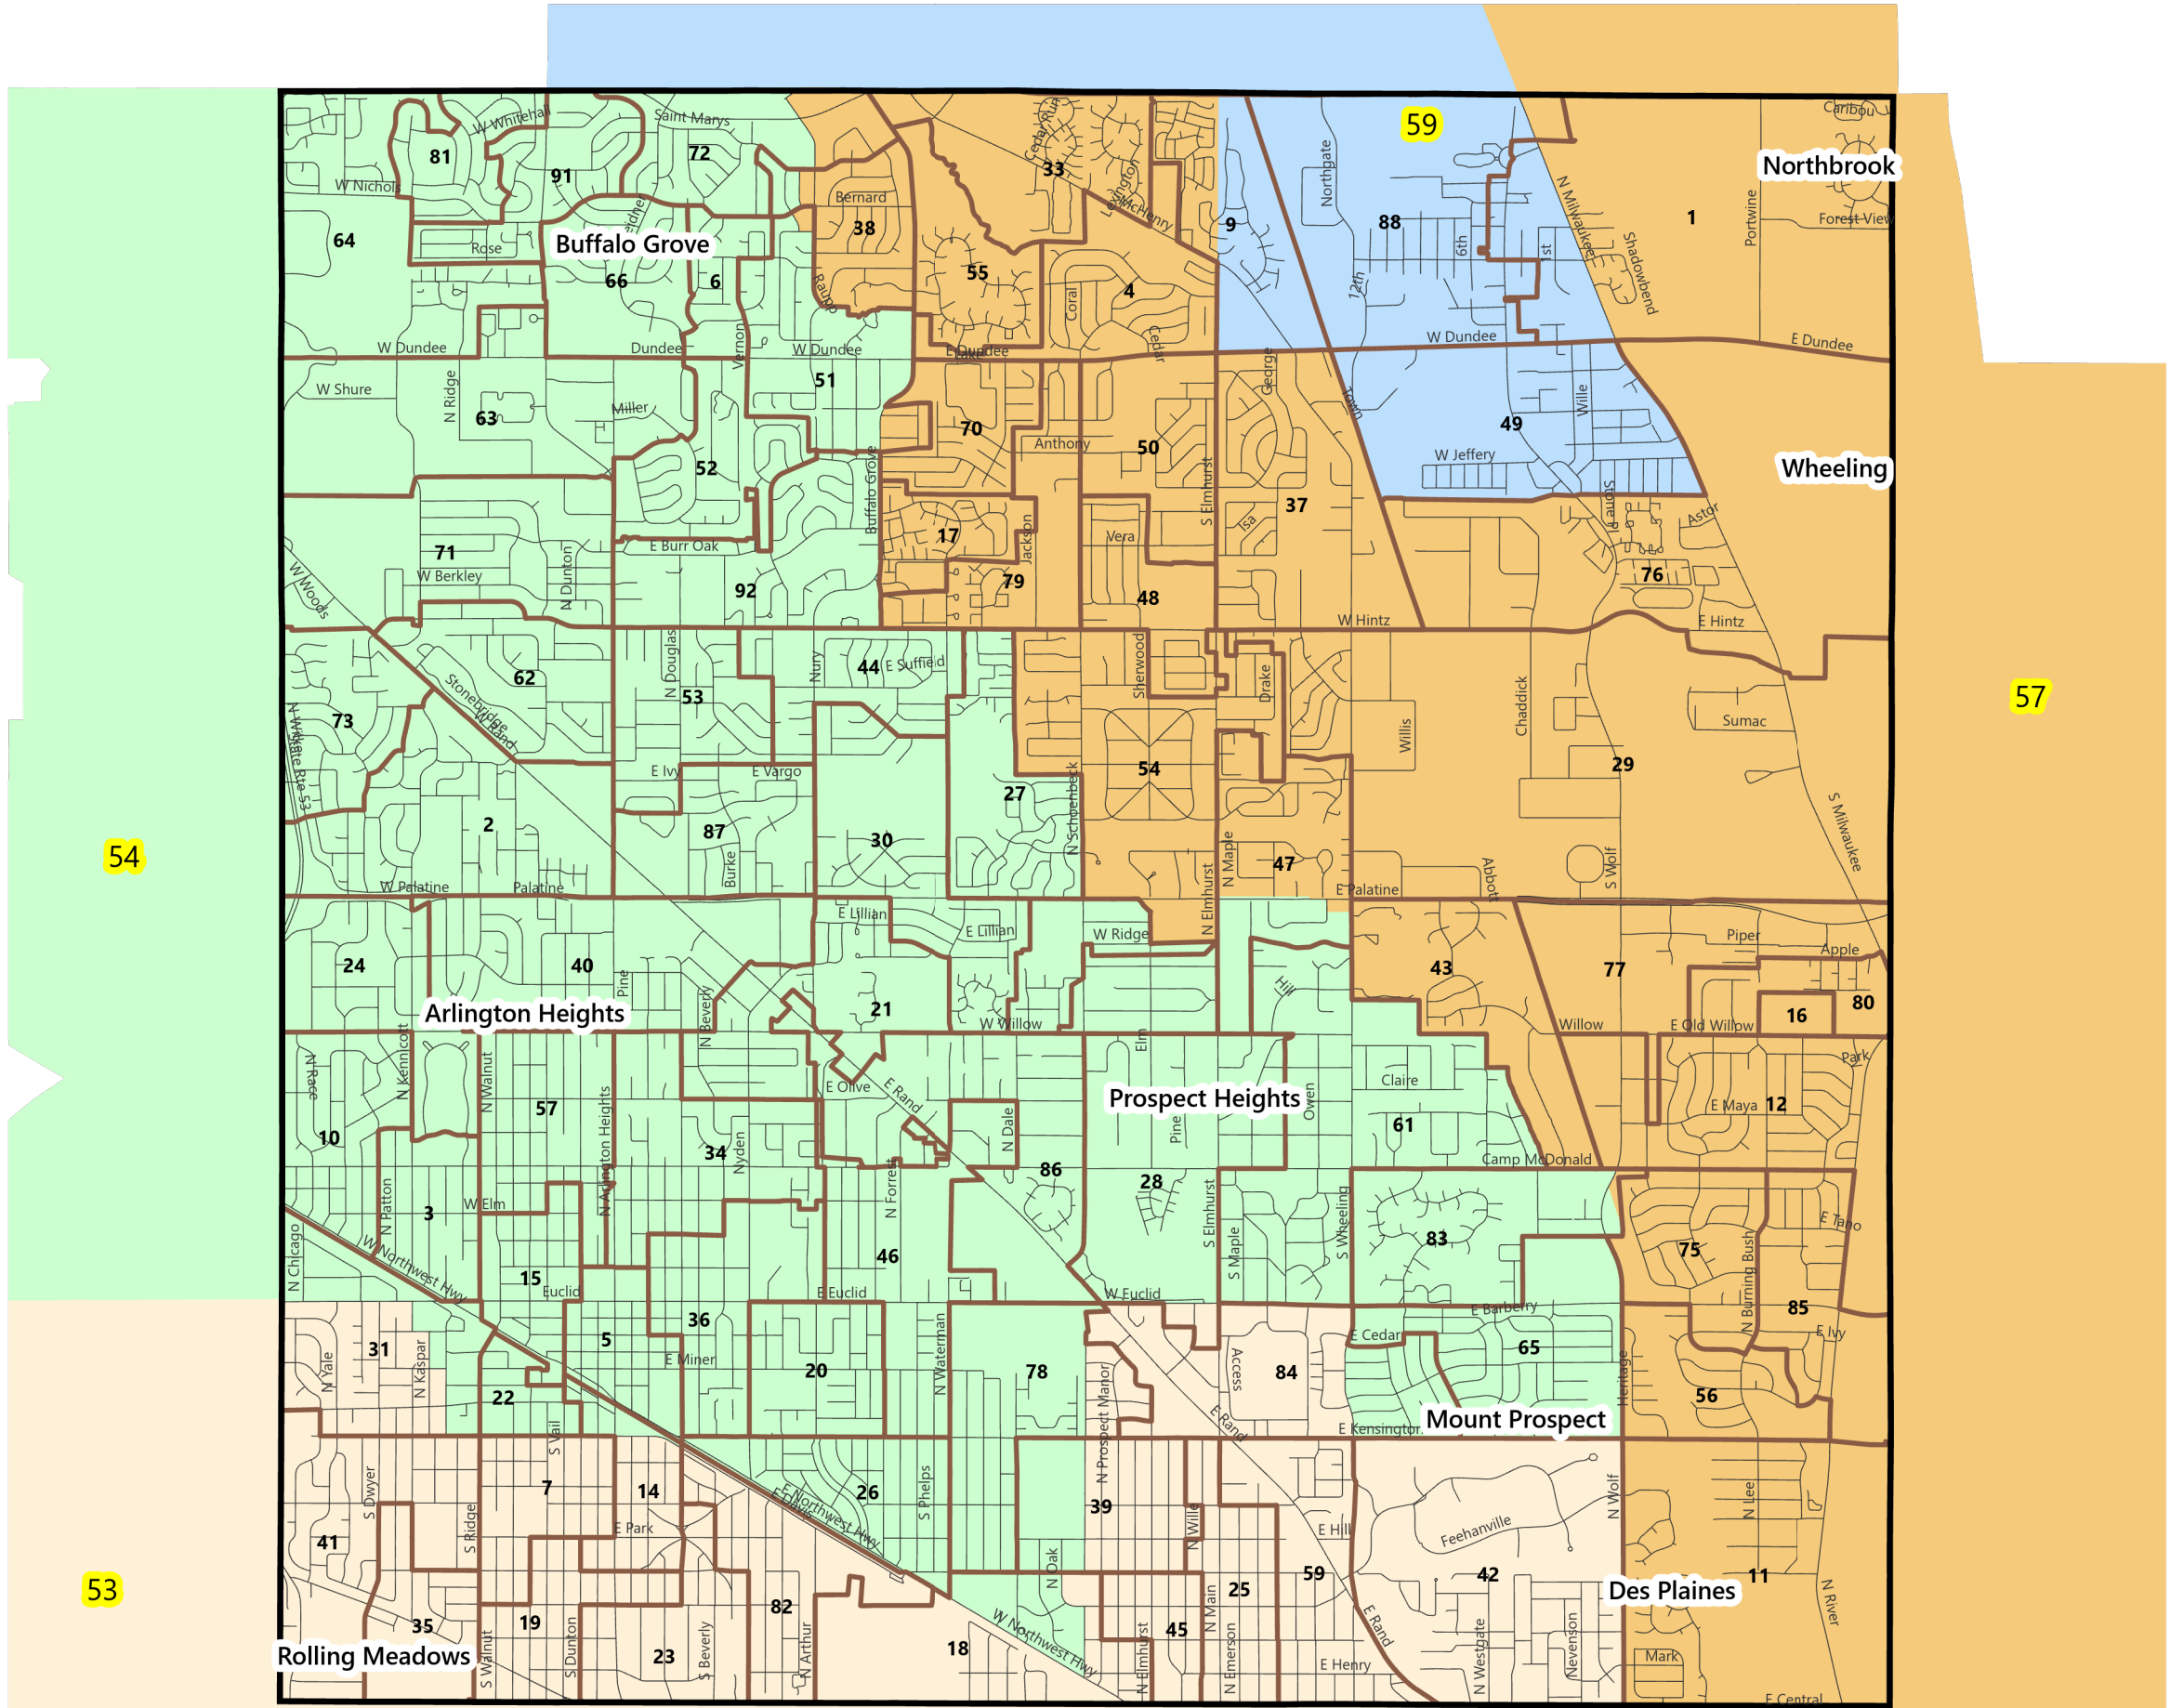

Wheeling Township

State Representative Districts

Precinct Boundary
 Streets
 Districts

Karen A. Yarbrough
 cookcountyclerk.il.gov

Map produced: April 2022
 Precincts current as of January 2022.