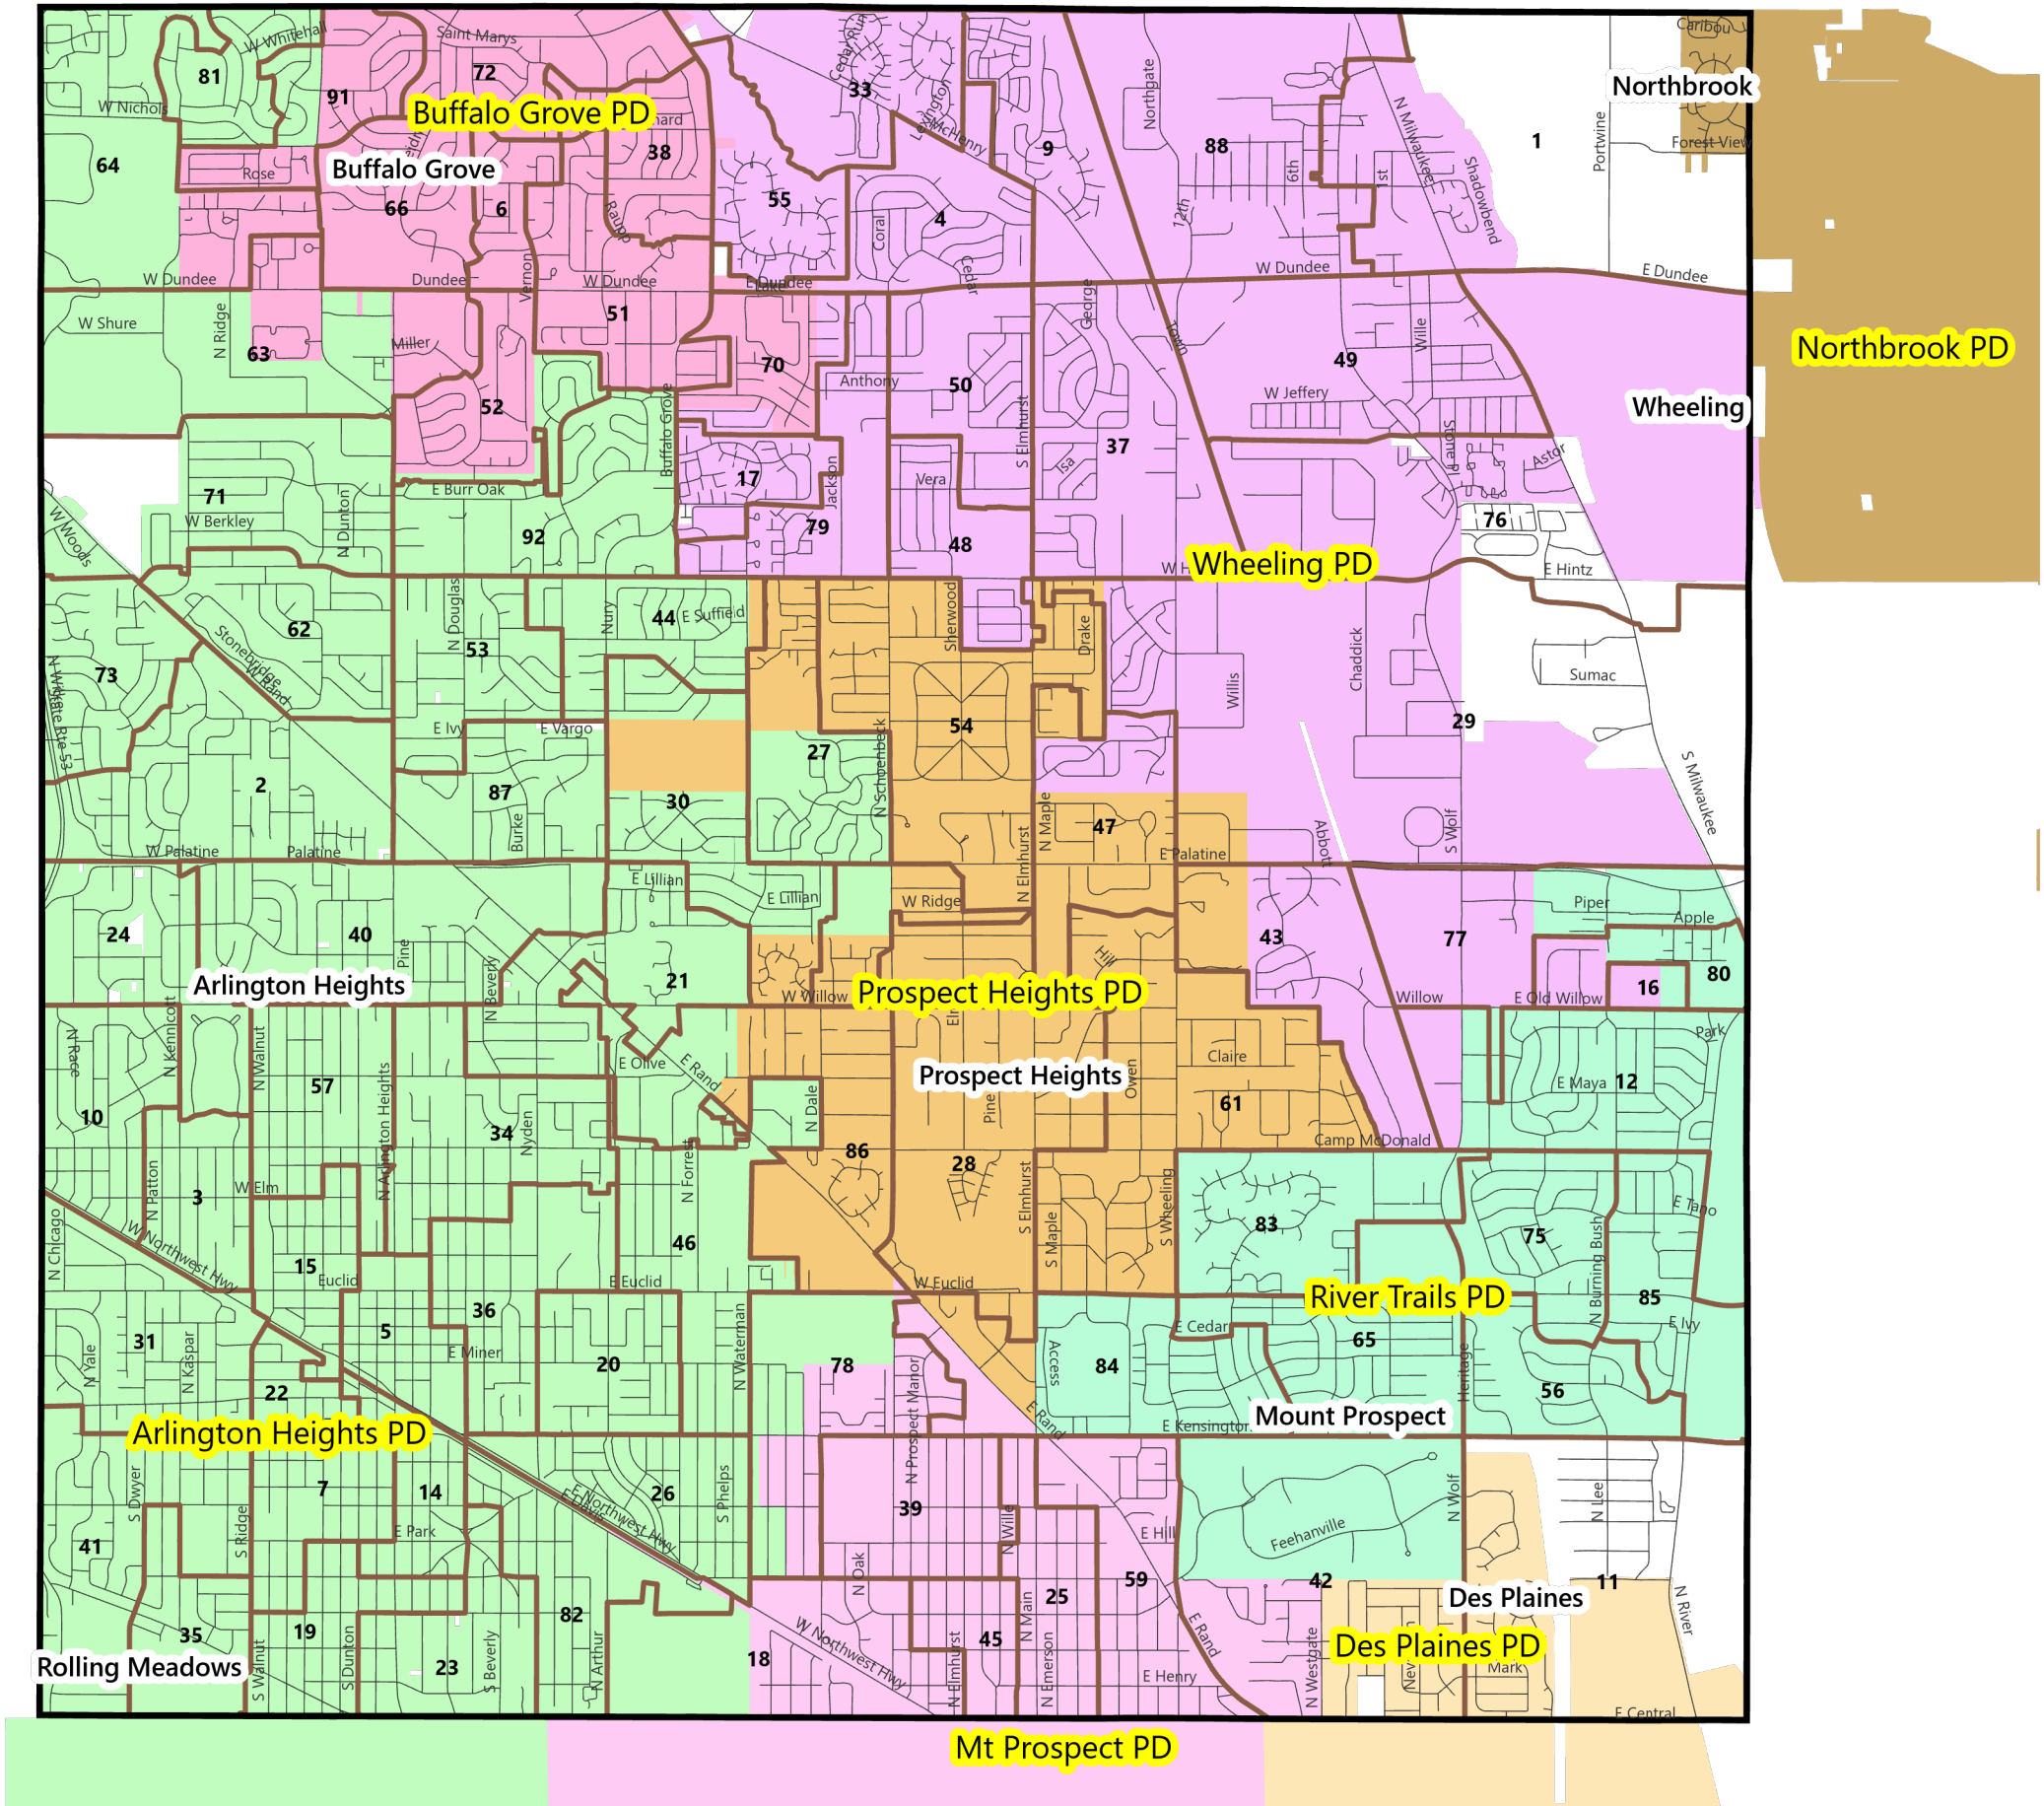

# Wheeling Township Park Districts

 **Karen A. Yarbrough**  
cookcountyclerk.il.gov

Map produced: April 2022  
Precincts current as of January 2022.