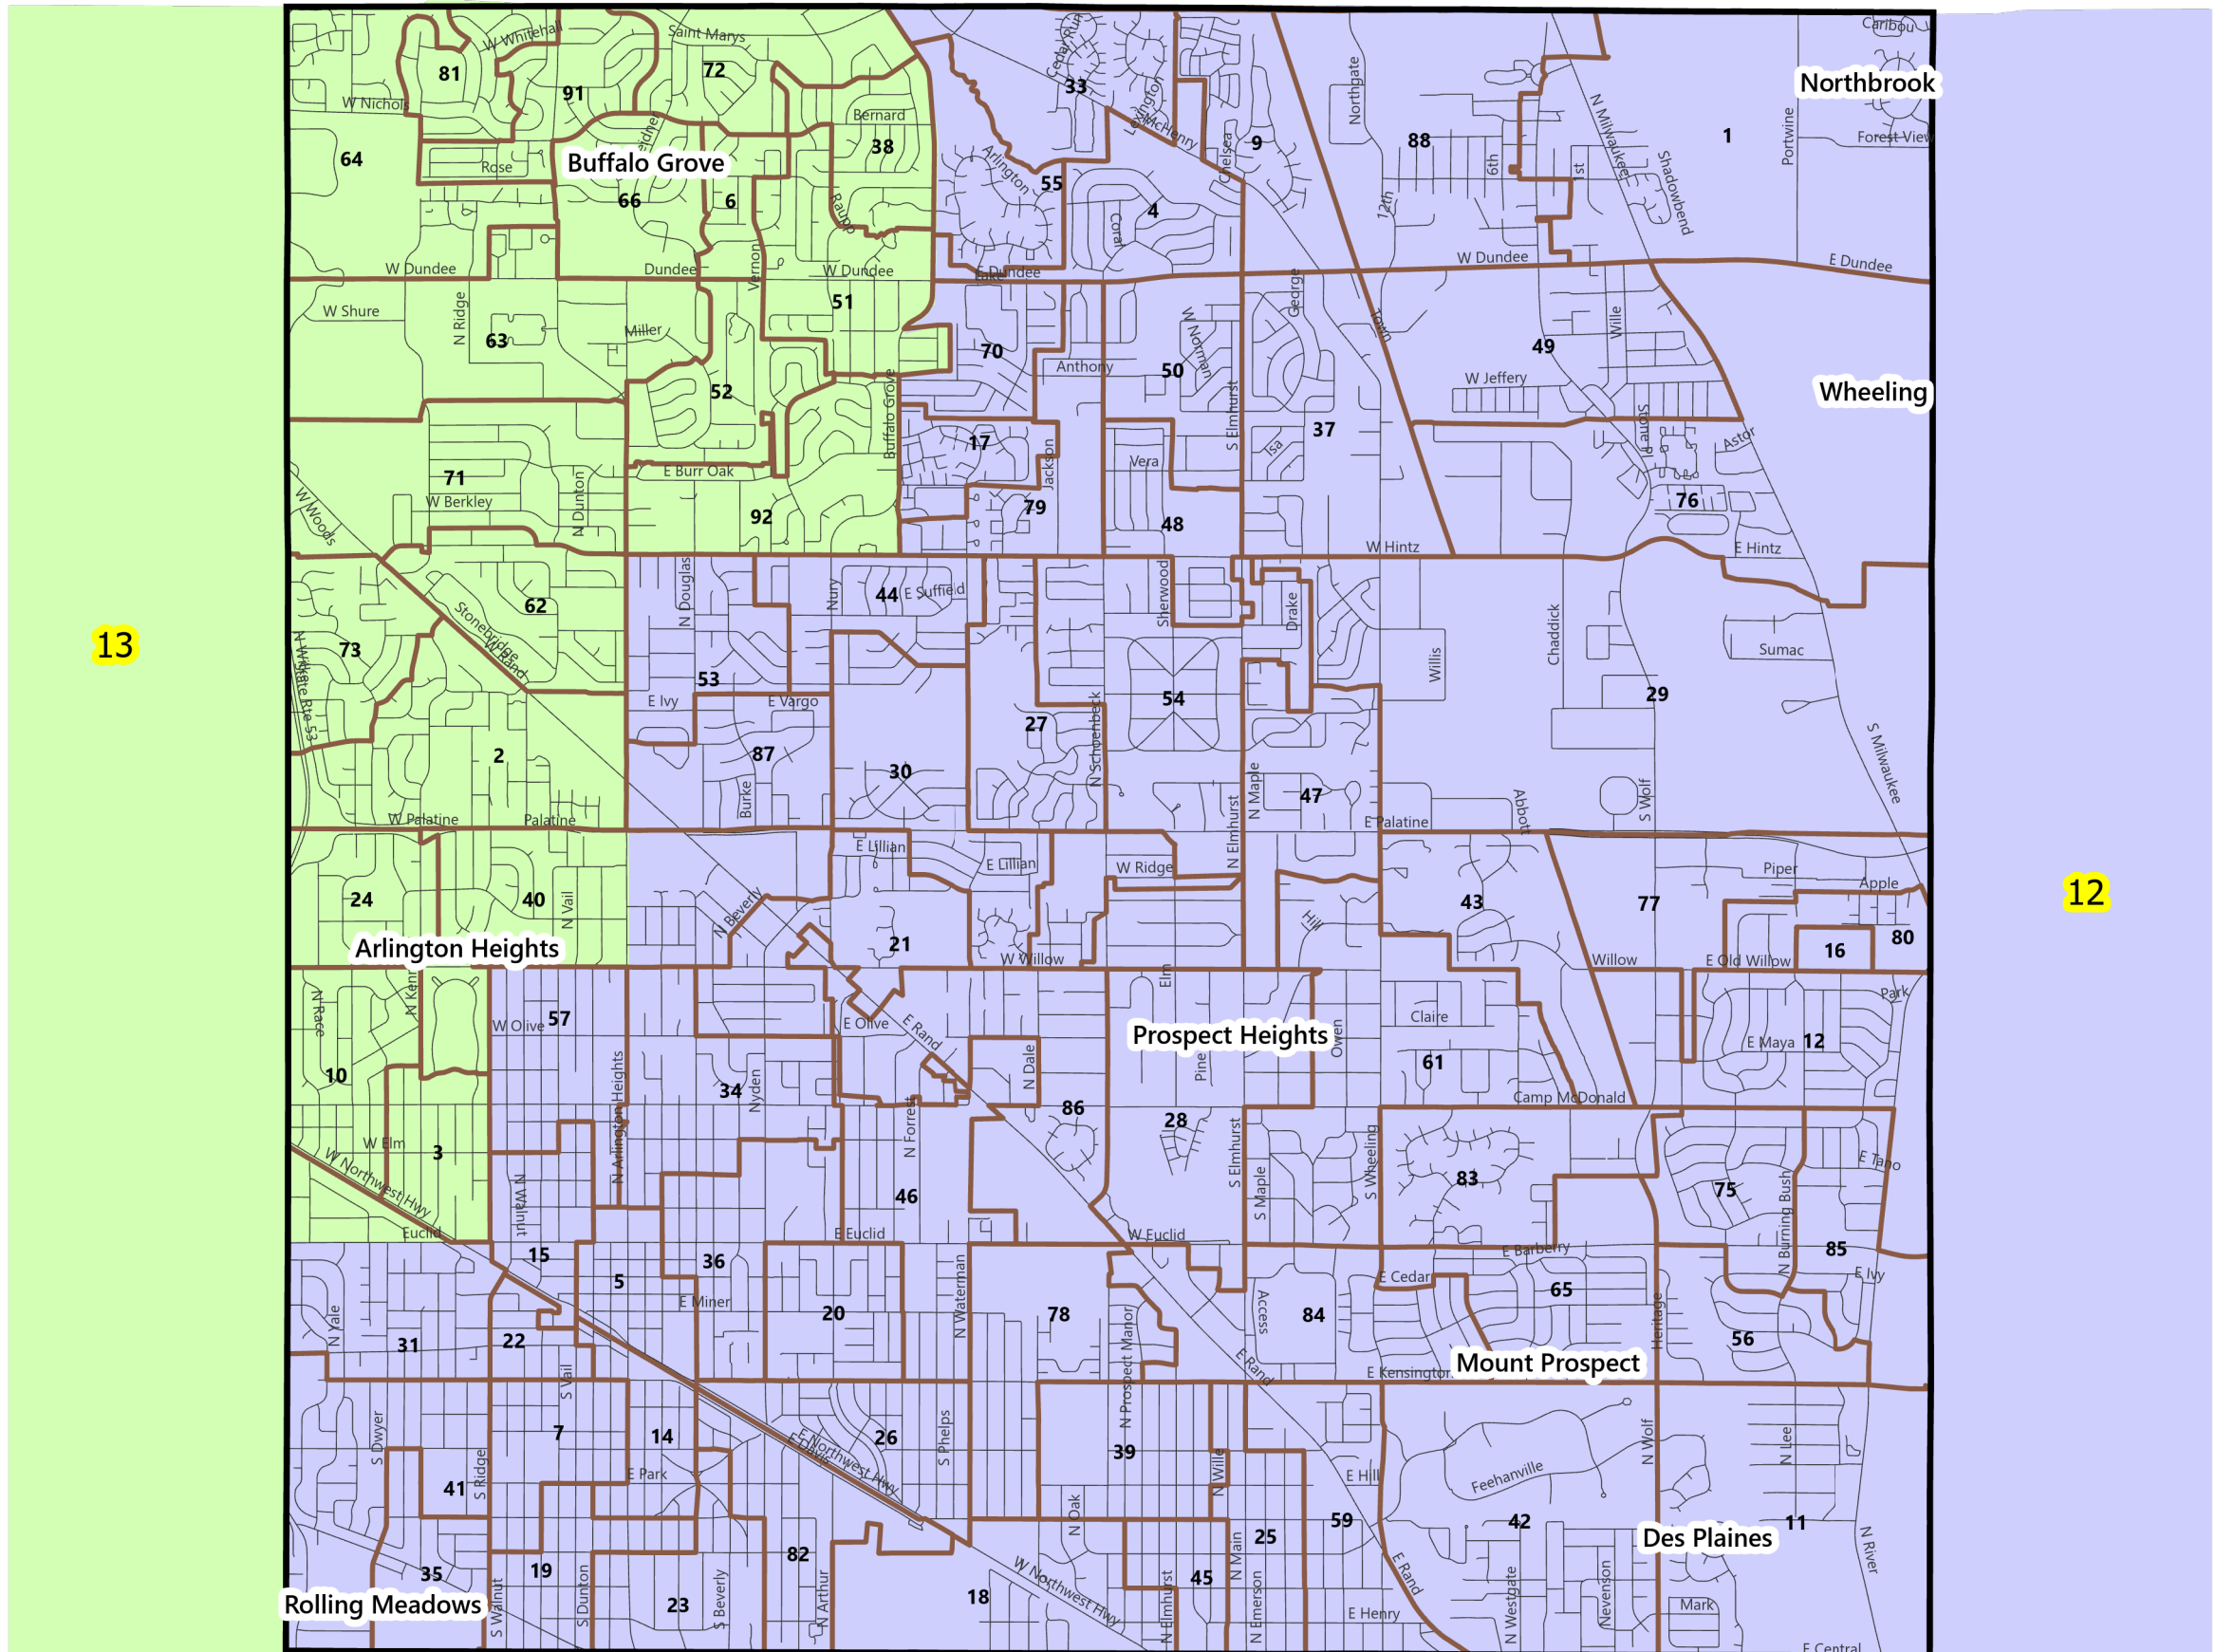

Wheeling Township Judicial Subcircuit Districts

 **Karen A. Yarbrough**
cookcountyclerkil.gov

Map produced: April 2022
Precincts current as of January 2022.