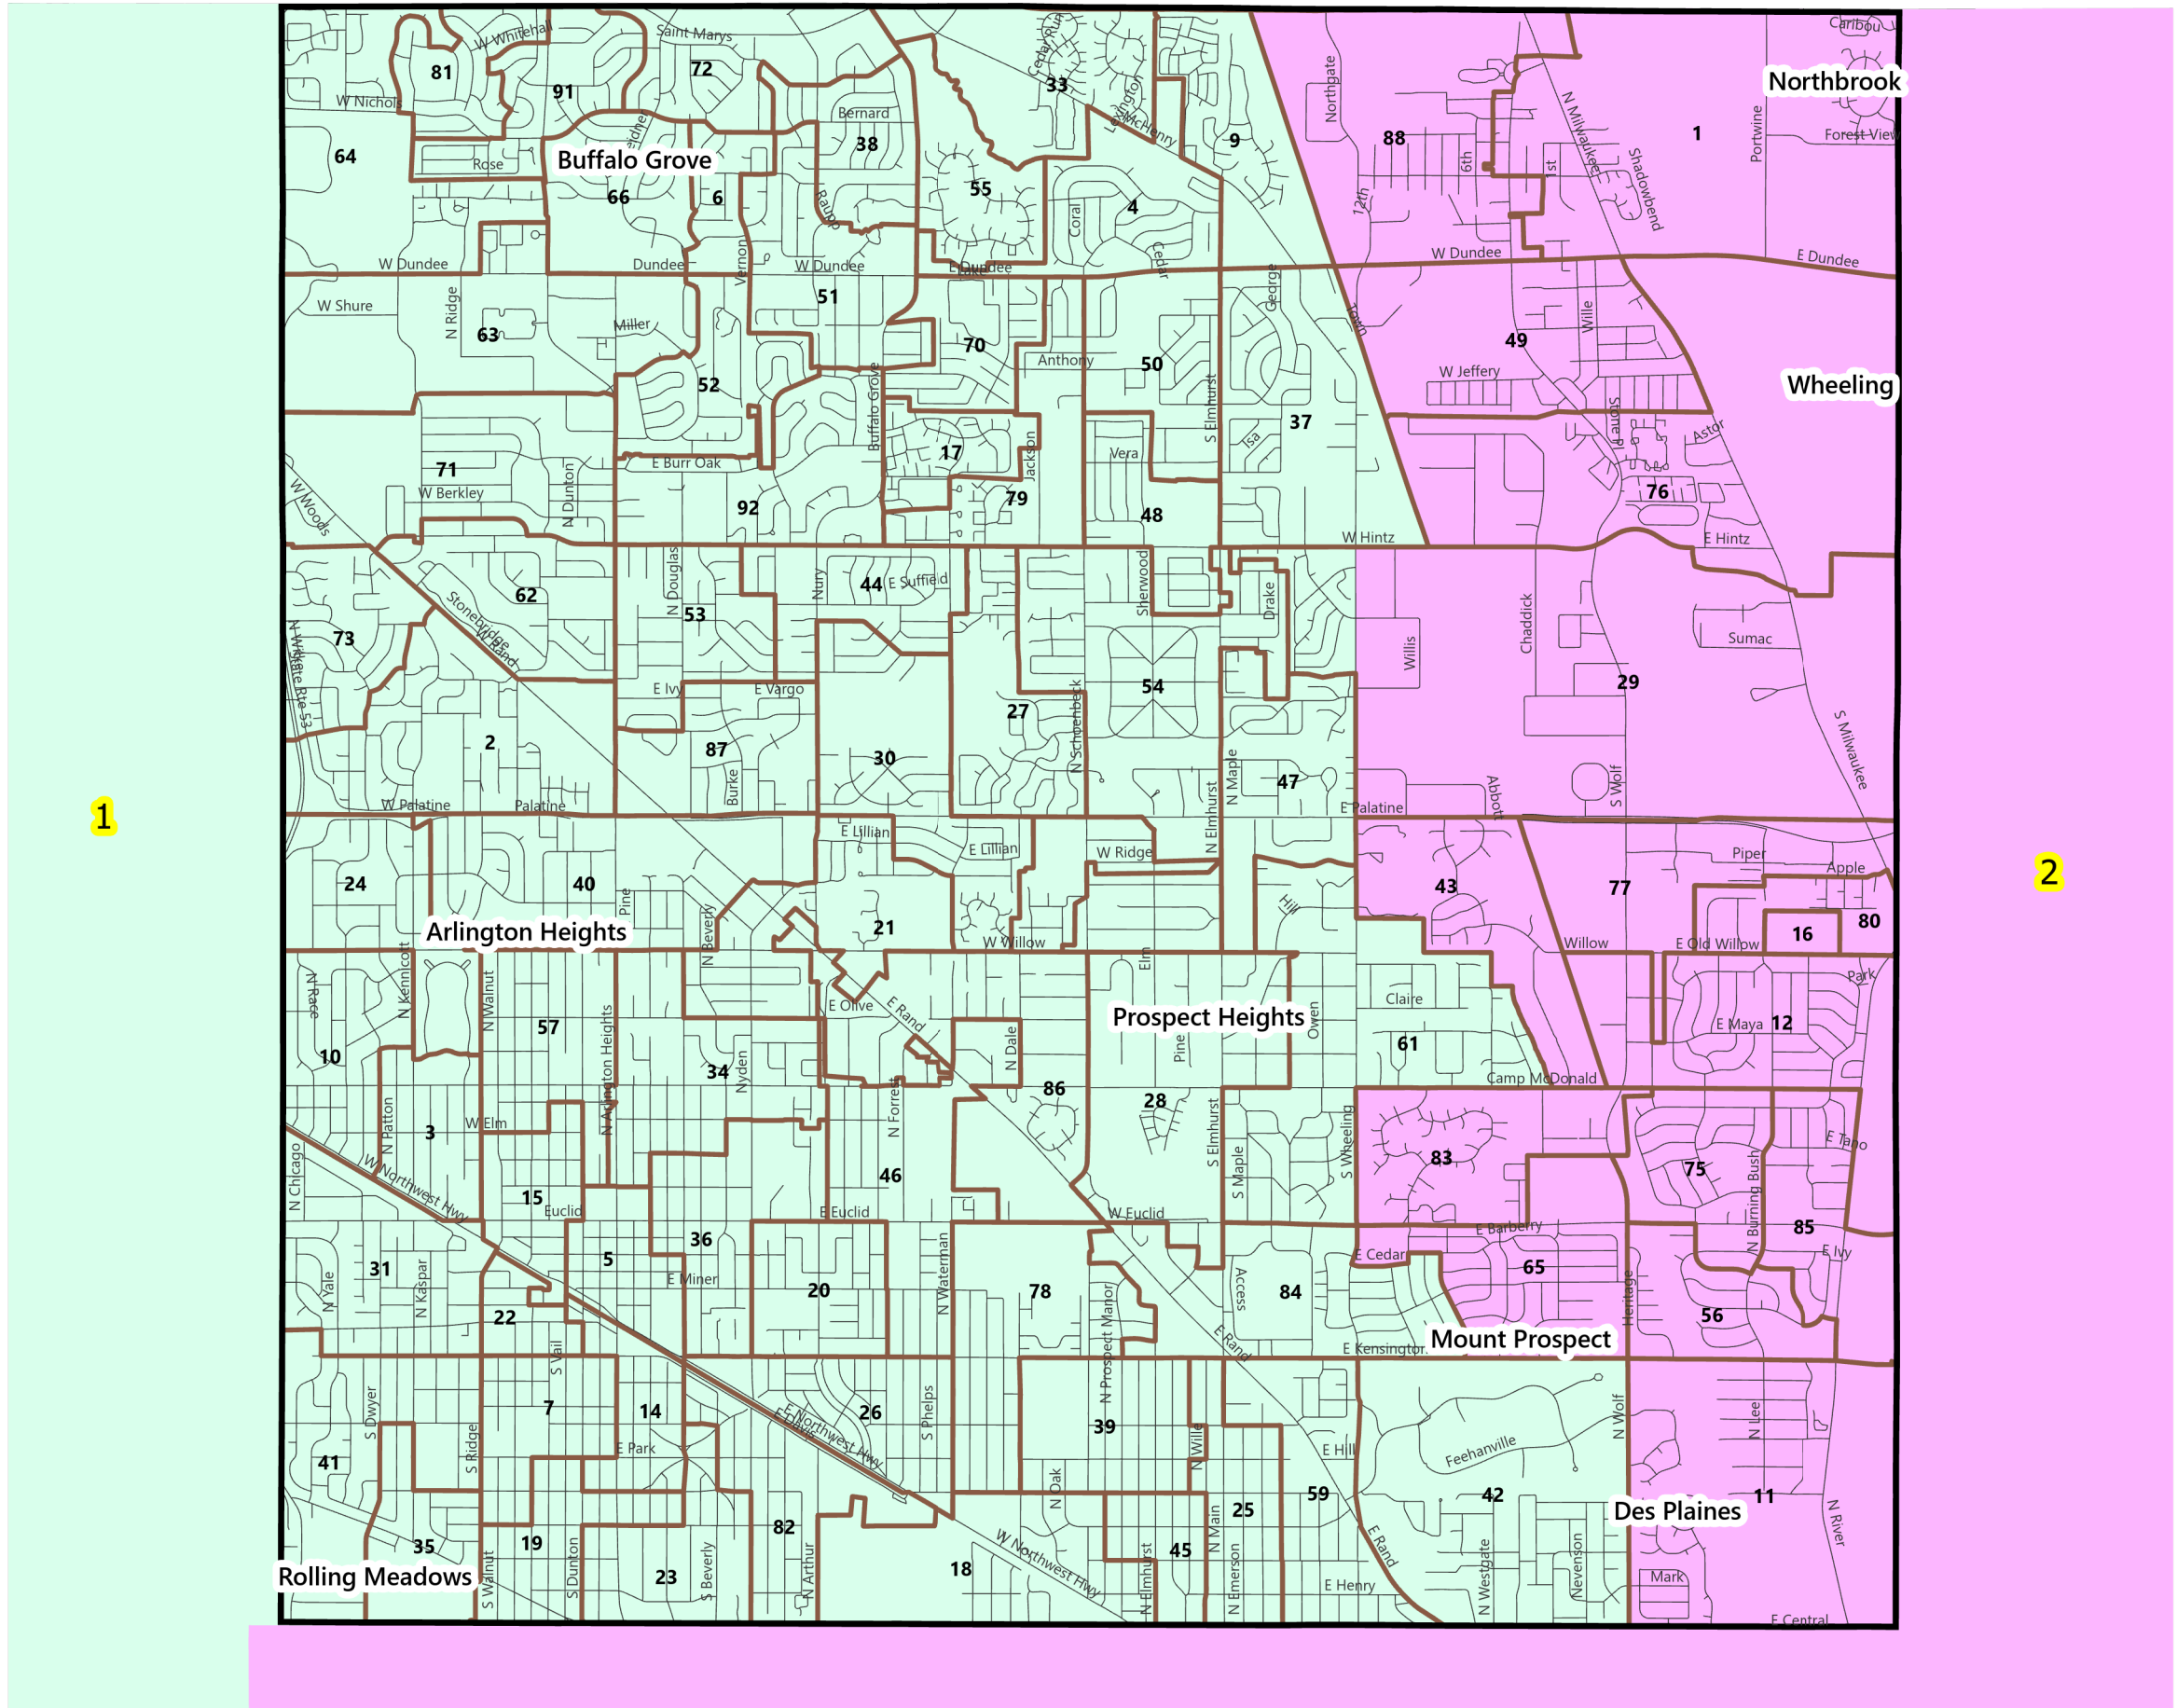

# Wheeling Township Board of Review Districts

 **Karen A. Yarbrough**  
cookcountyclerkil.gov

Map produced: April 2022  
Precincts current as of January 2022.