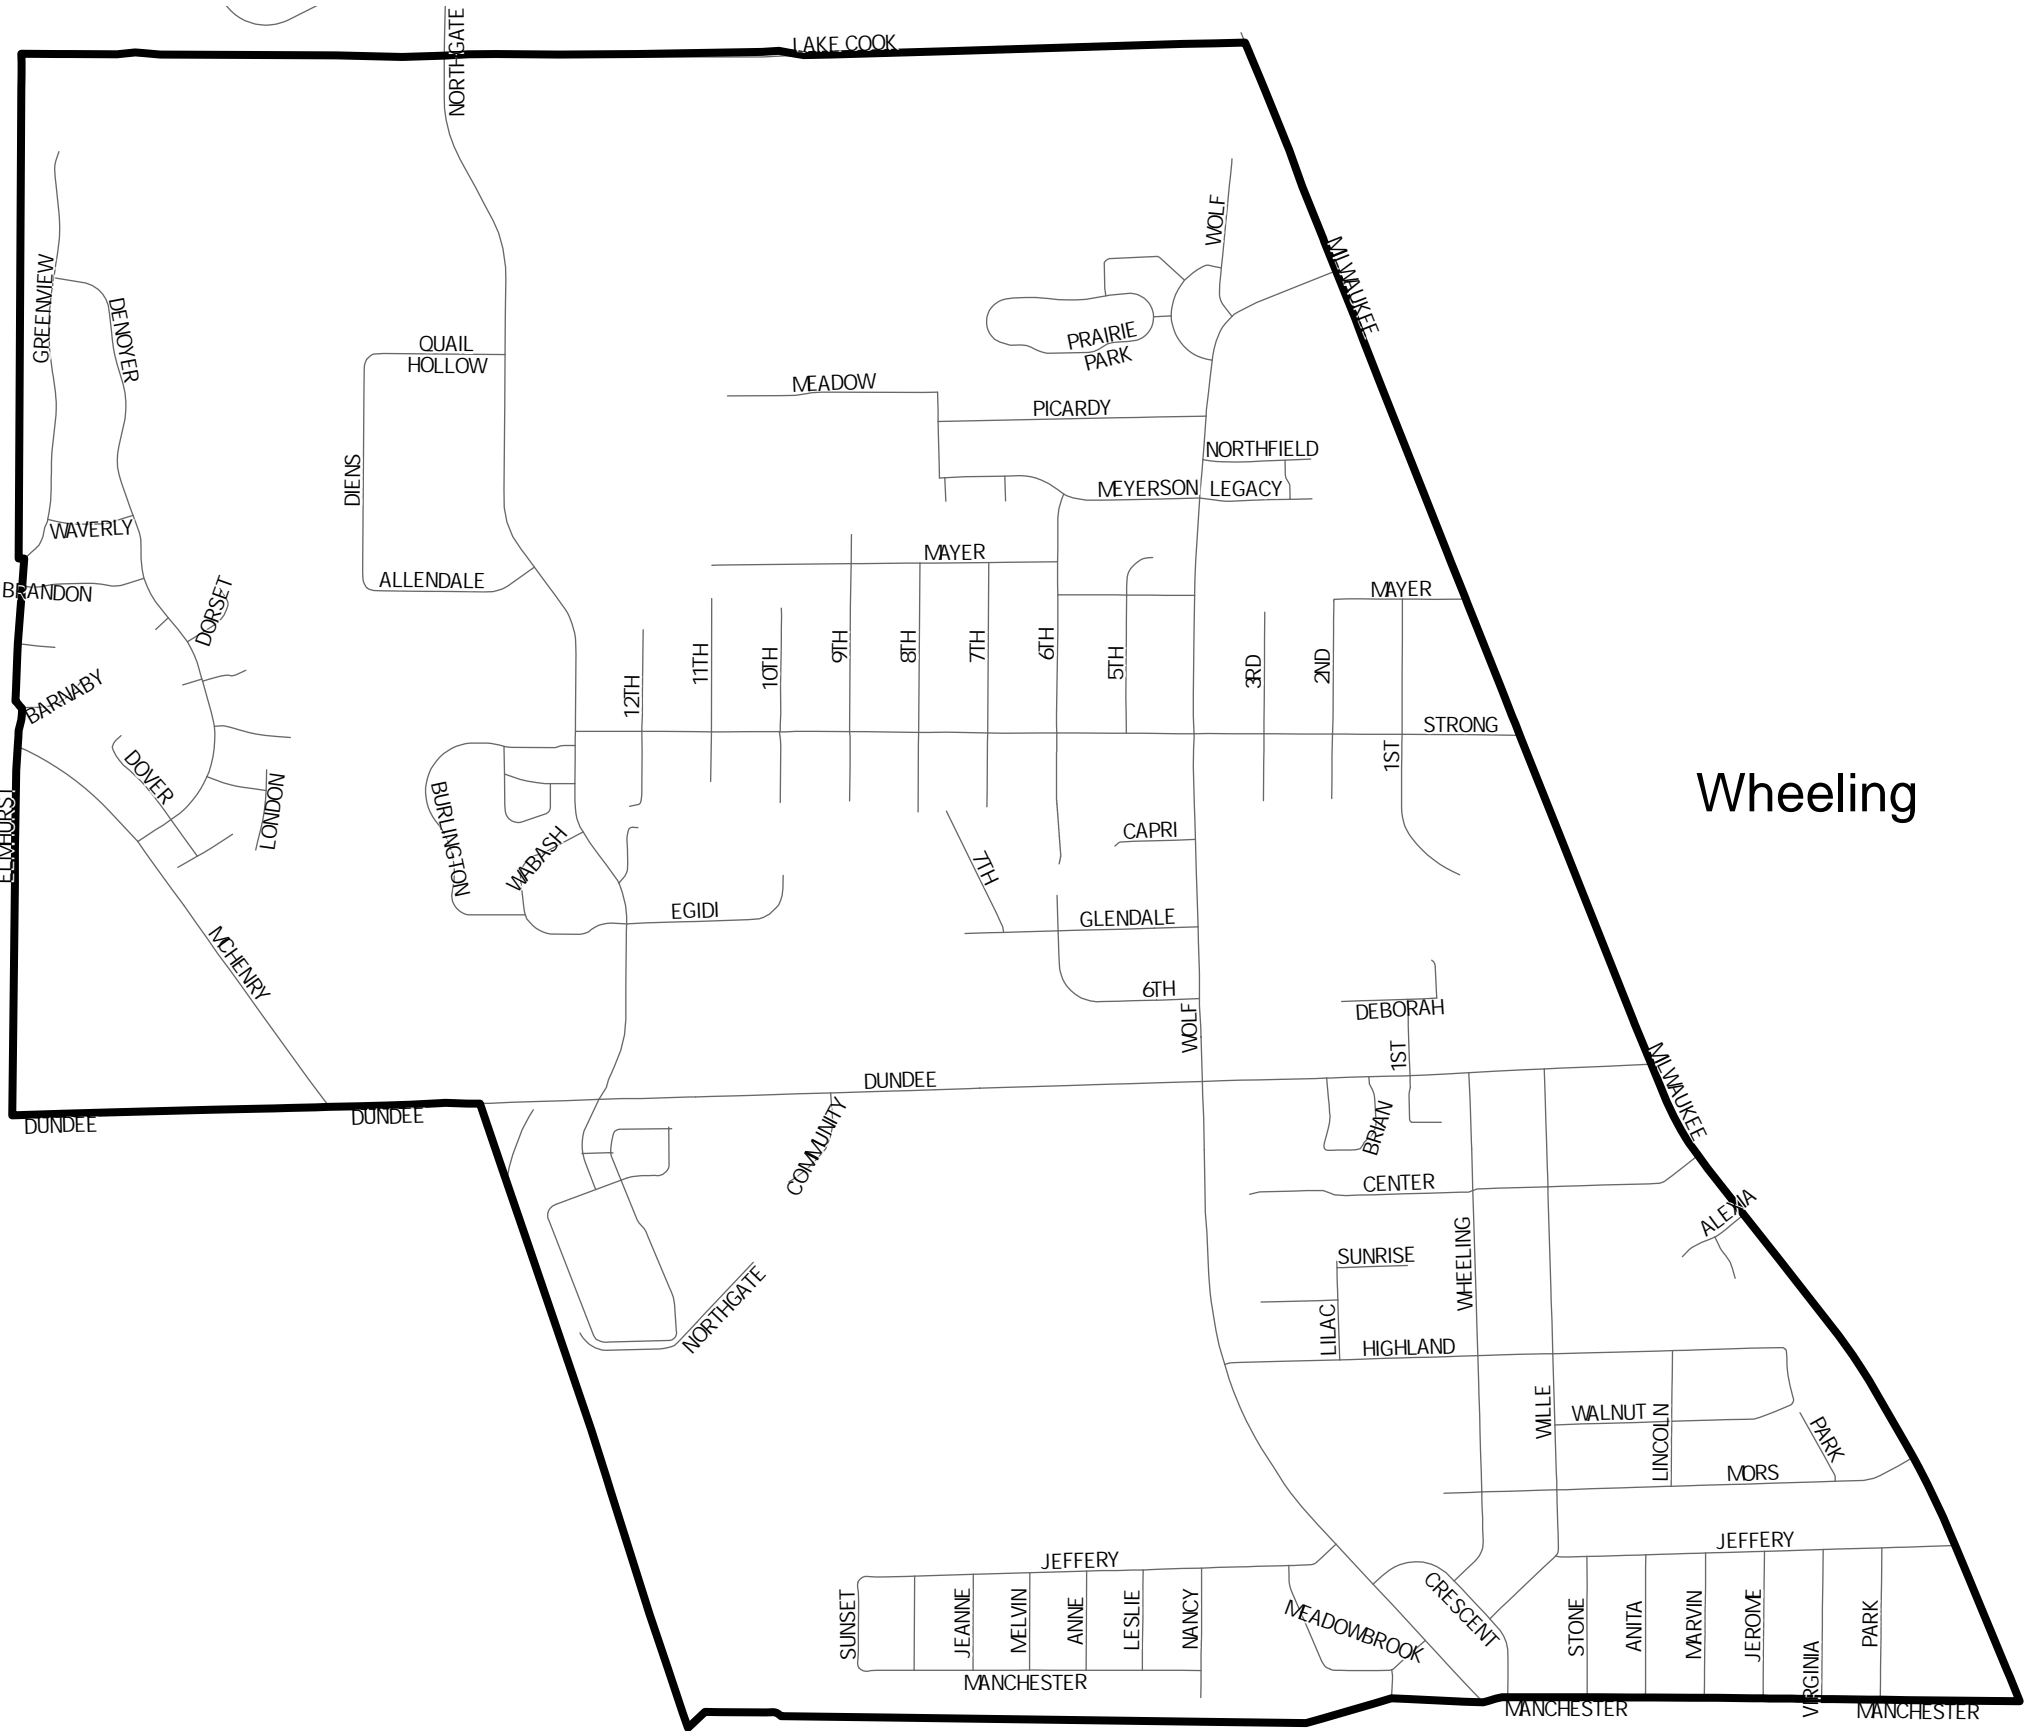

# State Representative District 59

Wheeling

	Township Boundary
	Precinct Boundary
	District Boundary

# State Representative District 59

Wheeling

**Karen A. Yarbrough**  
cookcountyclerk.il.gov

January 2022